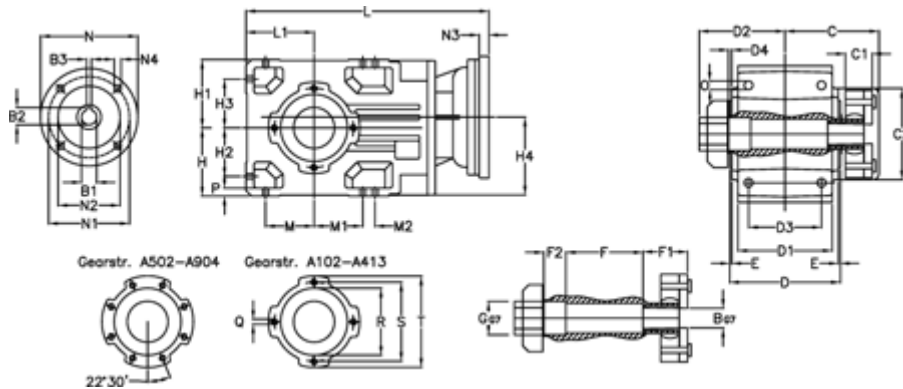

Article number: 29600319856325

Description: Bevel helical gearbox
A303QF35-198,5-P71B5

Measures

B = 35	D1 = 130	F2 = 50	L = 390.5	N3 = -
B1 = 14	D2 = 80	G = 42	L1 = 90	N4 = M8x16
B2 = 16.3	D3 = 95	GA = 14,5 NM	M = 63.0	O = 12.0
B3 = 5	d4 = 5.0	H = 90	M1 = 63.0	P = 11
C = 113.5	Description = A303QF-xx-P71 B5	H1 = 90	M2 = 22	Q = M8x15
C1 = 24	E = 3.0	H2 = 63.0	N = 160	R = 95
C2 = 90.0	F = 95.5	H3 = 63.0	N1 = 130	S = 115
D = 156	F1 = 48.0	H4 = 108.5	N2 = 110	T = 140